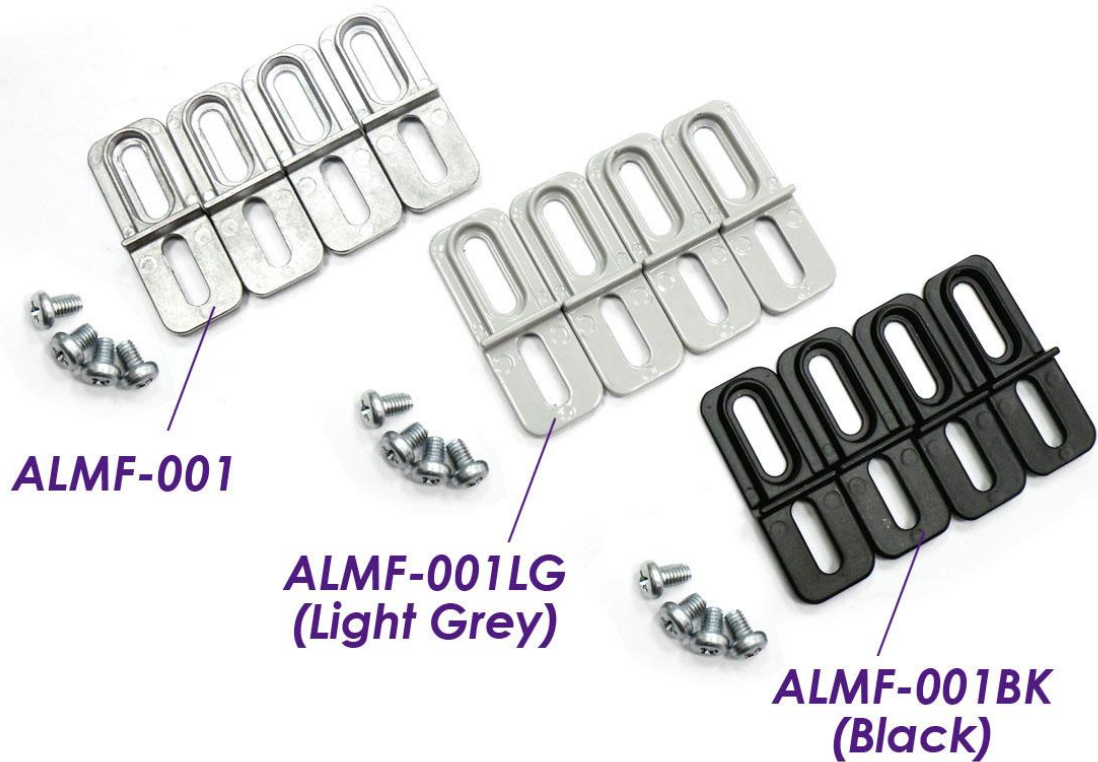

G101

www.gainta.com.tw

www.gainta.com.tw

G101

Dimension(mm): 50mm x 45mm x 30mm

G101

Back View

Wall Mounting Bracket Type

(For HQ0XX & G1XX series of box use)

EXAMPLE

G1XX Series with ALMF-001LG