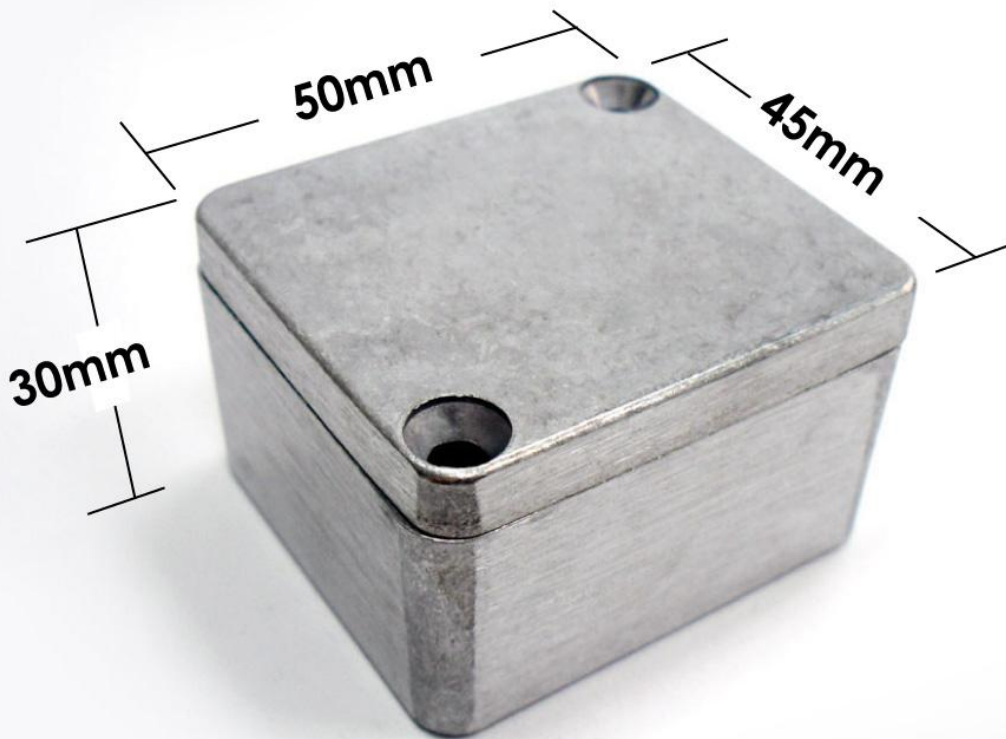

G101

www.gainta.com.tw

www.gainta.com.tw

G101

Dimension(mm): 50mm x 45mm x 30mm

G101

Back View

Wall Mounting Bracket Type

(For HQ0XX & G1XX series of box use)

EXAMPLE

G1XX Series with ALMF-001LG